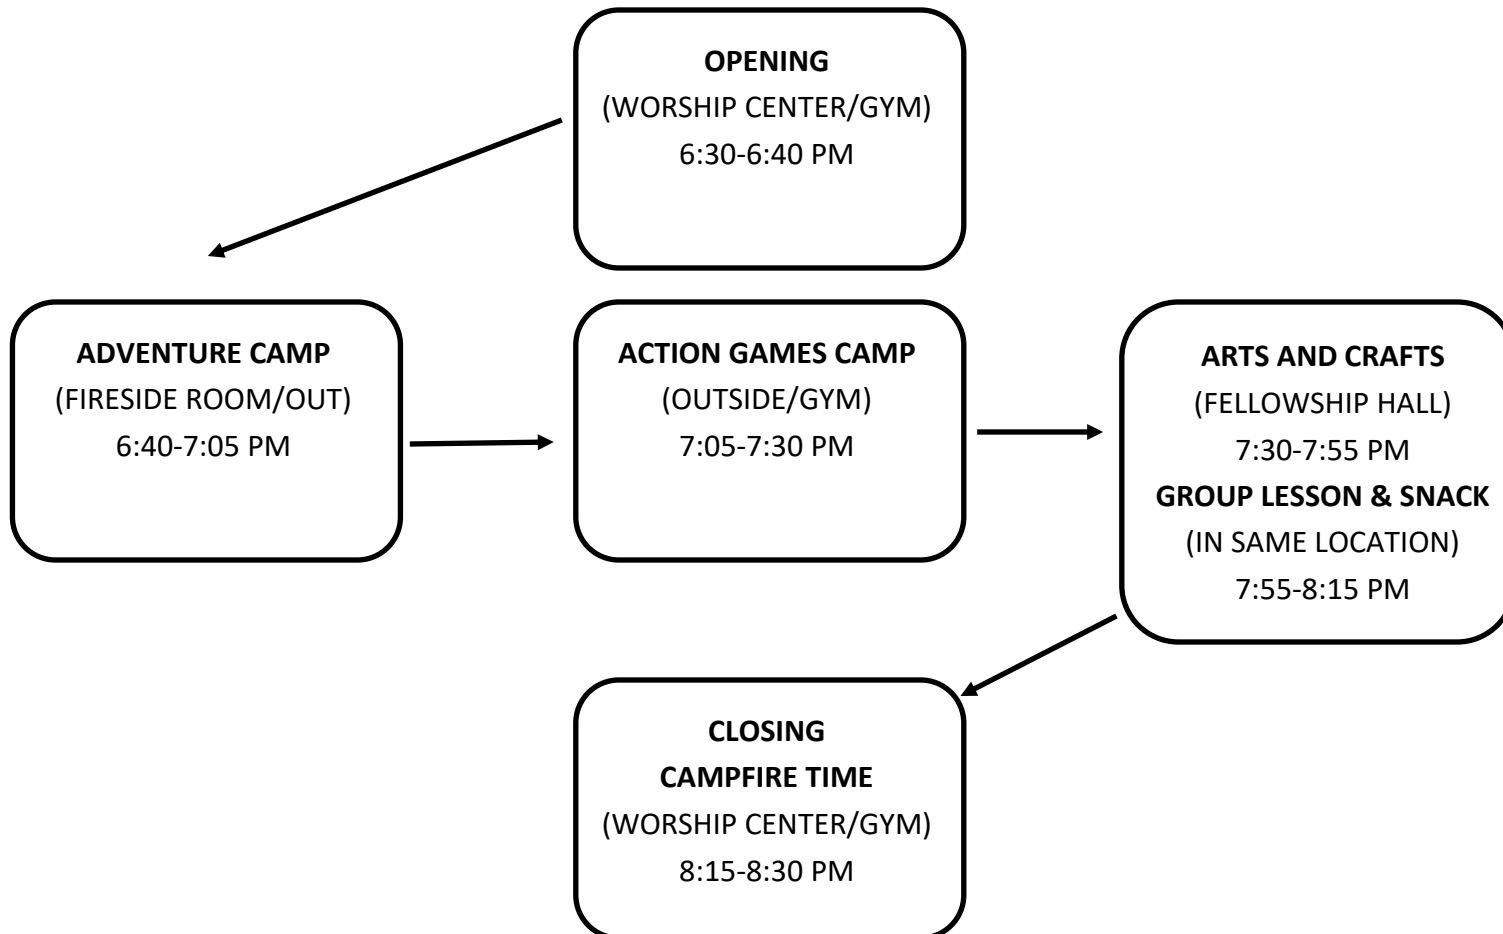

NIGHTLY SCHEDULE 4 Years-Kindergarten

NIGHTLY SCHEDULE

1st-2nd (3rd*)

* 3RD GRADE STUDENTS MAY BE PLACED IN EITHER THE 1ST-2ND GRADE TROOP OR 4TH-5TH GRADE TROOP DEPENDING ON SIZE OF TROOPS.

NIGHTLY SCHEDULE (3RD*) 4th-5TH GRADE