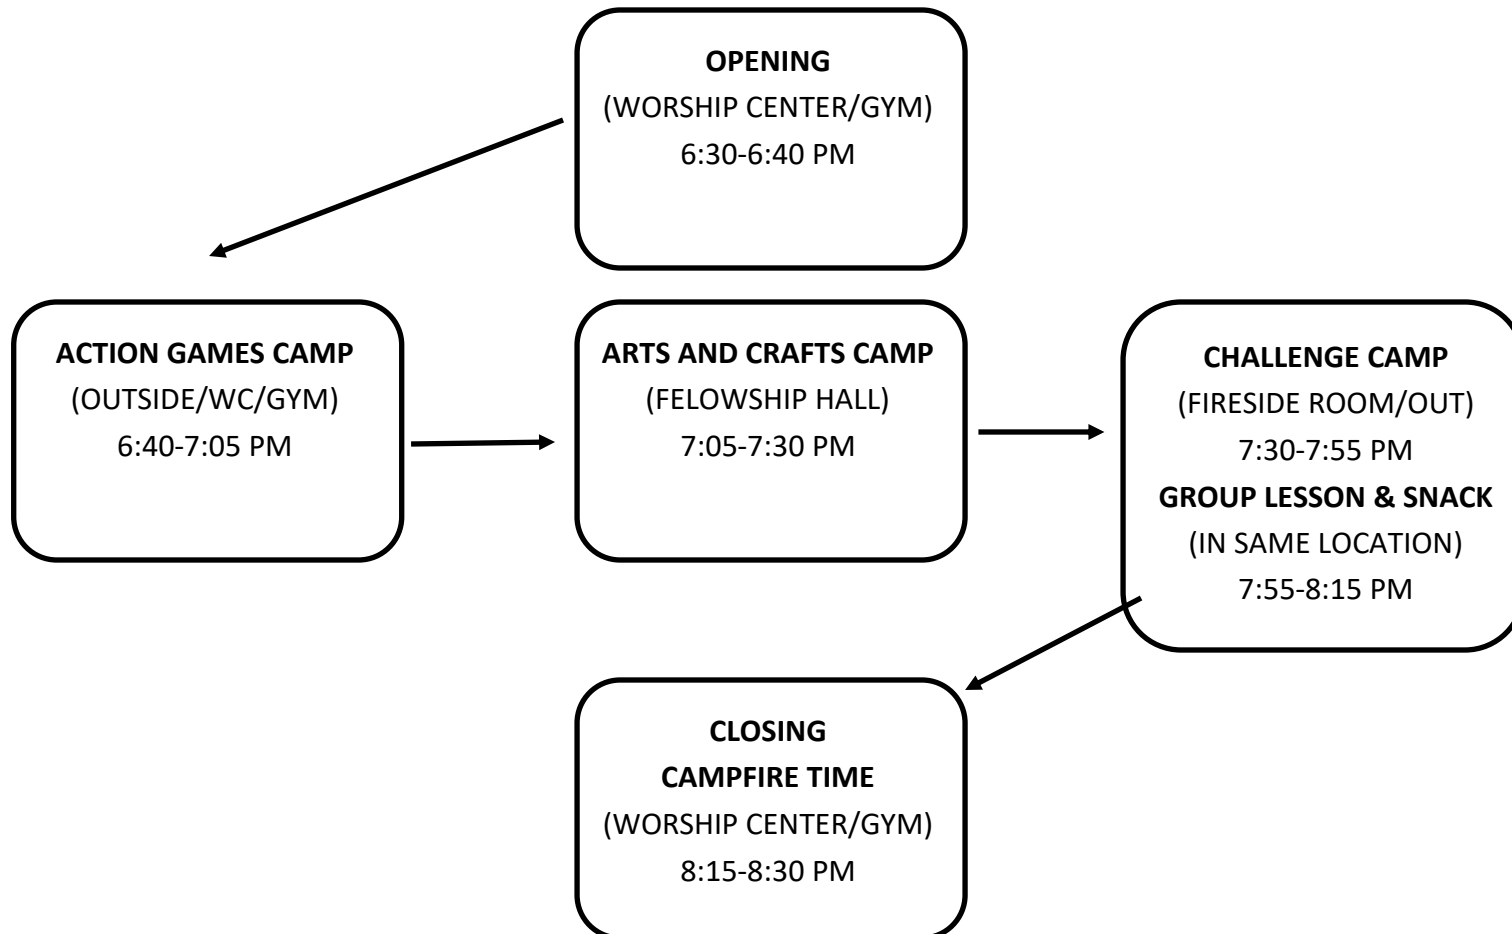

NIGHTLY SCHEDULE

	Monday	Tuesday	Wednesday	Thursday	Friday
6:30-6:40	Welcome <i>Opening Songs</i> <i>Minute to Win It</i> <i>Challenge</i> Camp Break out	Welcome <i>Opening Songs</i> <i>Minute to Win It</i> <i>Challenge</i> Camp Break out	Welcome <i>Opening Songs</i> <i>Minute to Win It</i> <i>Challenge</i> Camp Break out	Welcome <i>Opening Songs</i> <i>Minute to Win It</i> <i>Challenge</i> Camp Break out	Welcome <i>Opening Songs</i> <i>Minute to Win It</i> <i>Challenge</i> Camp Break out
6:40-8:15	Camps (Includes Troop Time with snack)	Camps (Includes Troop Time with snack)	Camps (Includes Troop Time with snack)	Camps (Includes Troop Time with snack)	Camps (Includes Troop Time with snack)
8:15-8:30	<u>CLOSING</u> <u>CAMP FIRE TIME</u> SONG PUPPET TALK SONG	<u>CLOSING</u> <u>CAMP FIRE TIME</u> SONG PUPPET TALK SONG	<u>CLOSING</u> <u>CAMP FIRE TIME</u> SONG PUPPET TALK SONG	<u>CLOSING</u> <u>CAMP FIRE TIME</u> SONG PUPPET TALK SONG	<u>CLOSING</u> <u>CAMP FIRE TIME</u> SONG PUPPET TALK SONG
8:30 PM	Dismissal	Dismissal	Dismissal	Dismissal	Dismissal

NIGHTLY SCHEDULE 4 Years-Kindergarten

NIGHTLY SCHEDULE

1st-2nd (3rd*)

* 3RD GRADE STUDENTS MAY BE PLACED IN EITHER THE 1ST-2ND GRADE TROOP OR 4TH-5TH GRADE TROOP DEPENDING ON SIZE OF TROOPS.

NIGHTLY SCHEDULE (3RD*) 4th-5TH GRADE