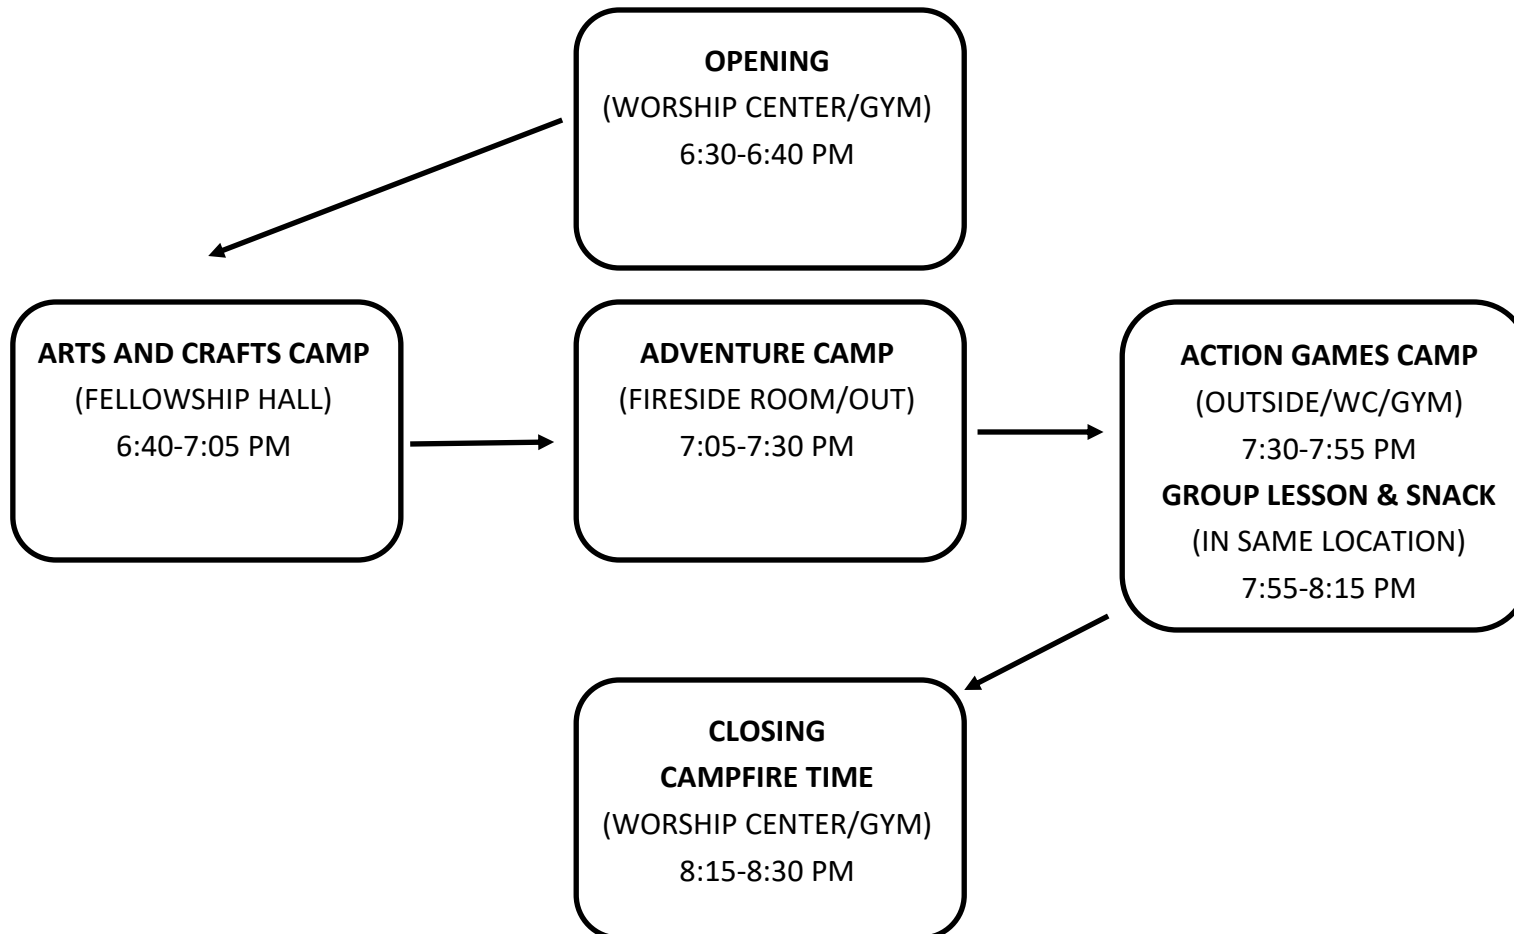

NIGHTLY SCHEDULE

	Monday	Tuesday	Wednesday	Thursday	Friday
6:30-6:40	Welcome <i>Opening Songs</i> <i>Minute to Win It</i> <i>Challenge</i> Camp Break out	Welcome <i>Opening Songs</i> <i>Minute to Win It</i> <i>Challenge</i> Camp Break out	Welcome <i>Opening Songs</i> <i>Minute to Win It</i> <i>Challenge</i> Camp Break out	Welcome <i>Opening Songs</i> <i>Minute to Win It</i> <i>Challenge</i> Camp Break out	Welcome <i>Opening Songs</i> <i>Minute to Win It</i> <i>Challenge</i> Camp Break out
6:40-8:15	Camps (Includes Troop Time with snack)	Camps (Includes Troop Time with snack)	Camps (Includes Troop Time with snack)	Camps (Includes Troop Time with snack)	Camps (Includes Troop Time with snack)
8:15-8:30	<u>CLOSING</u> <u>CAMP FIRE TIME</u> SONG PUPPET TALK SONG	<u>CLOSING</u> <u>CAMP FIRE TIME</u> SONG PUPPET TALK SONG	<u>CLOSING</u> <u>CAMP FIRE TIME</u> SONG PUPPET TALK SONG	<u>CLOSING</u> <u>CAMP FIRE TIME</u> SONG PUPPET TALK SONG	<u>CLOSING</u> <u>CAMP FIRE TIME</u> SONG PUPPET TALK SONG
8:30 PM	Dismissal	Dismissal	Dismissal	Dismissal	Dismissal

NIGHTLY SCHEDULE 4 Years-Kindergarten

NIGHTLY SCHEDULE

1st-2nd (3rd*)

* 3RD GRADE STUDENTS MAY BE PLACED IN EITHER THE 1ST-2ND GRADE TROOP OR 4TH-5TH GRADE TROOP DEPENDING ON SIZE OF TROOPS.

NIGHTLY SCHEDULE (3RD*) 4th-5TH GRADE

* 3RD GRADE STUDENTS MAY BE PLACED IN EITHER THE 1ST-2ND GRADE TROOP OR 4TH-5TH GRADE TROOP DEPENDING ON SIZE OF TROOPS.